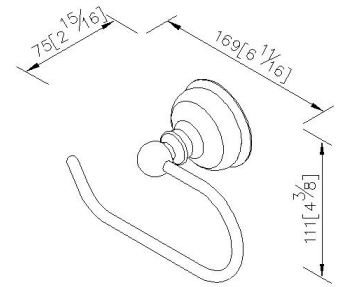

Toilet Tissue Holder
6848-40-80CP

INTRODUCTION:

Unique body shape imitated chess style. Under the smooth and dexterous line, it contains the extraordinary and exotic mystery.

DESCRIPTION:

- 1.Brass of forging body meets JIS 3771 standard.
- 2.Premium metal construction for durability.
- 3.Justime finishes resist corrosion and tarnish.
- 4.Finish meets the standard of ASTM-SC2.
- 5.Correctly installed product's loading is 5 kgf.
- 6.Coordinates with other products in 6848 collection.

Certification:

unit: mm[inch]

Fixing Kits:

- SUS 304 Stainless Steel Screws*2
- Plastic Anchors*2
- Material of Wall Mount Bracket*1

AWARD: