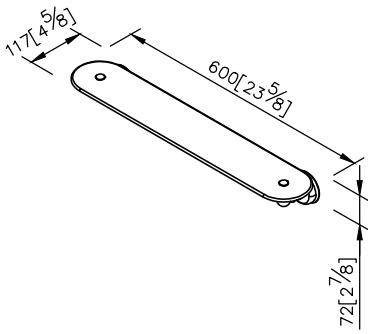

Shelf

6848-70-80CP

- 1.Brass of forging body meets JIS 3771 standard.
- 2.Premium metal construction for durability.
- 3.Justime finishes resist corrosion and tarnish.
- 4.Finish meets the standard of ASTM-SC2.
- 5.Correctly installed product's loading is 5 kgf.
- 6.Tempered glass(600*110*6mm).
- 7.Coordinates with other products in 6848 collection.

unit: mm[inch]