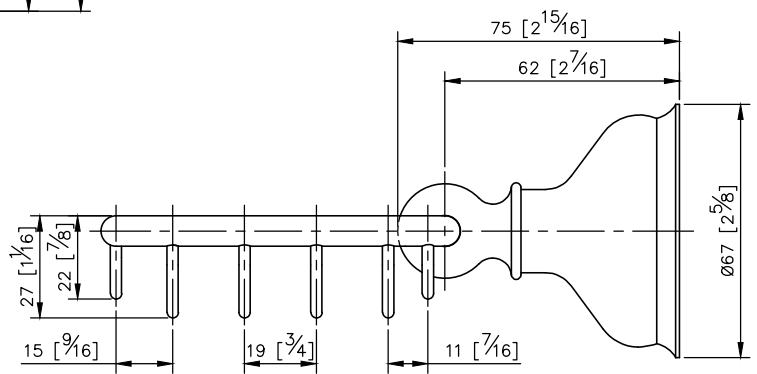

Shower Basket
6848-87-81CP

- 1.Brass of forging body meets JIS 3771 standard.
- 2.Premium metal construction for durability.
- 3.Justime finishes resist corrosion and tarnish.
- 4.Finish meets the standard of ASTM-SC2.
- 5.Correctly installed product's loading is 5 kgf.
- 6.Coordinates with other products in 6848 collection.

unit: mm[inch]

Mounting Template Specification