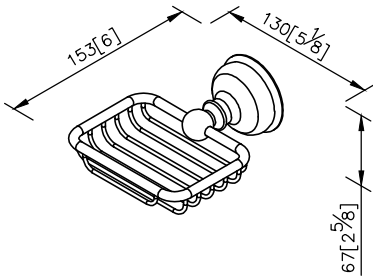

Shower Basket
6848-87-81CP

- 1.Brass of forging body meets JIS 3771 standard.
- 2.Premium metal construction for durability.
- 3.Justime finishes resist corrosion and tarnish.
- 4.Finish meets the standard of ASTM-SC2.
- 5.Correctly installed product's loading is 5 kgf.
- 6.Coordinates with other products in 6848 collection.

unit: mm[inch]

Mounting Template Specification