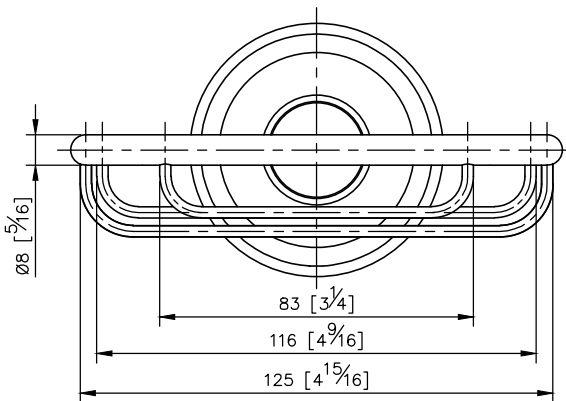

Shower Basket
6848-87-81CP

- 1.Brass of forging body meets JIS 3771 standard.
- 2.Premium metal construction for durability.
- 3.Justime finishes resist corrosion and tarnish.
- 4.Finish meets the standard of ASTM-SC2.
- 5.Correctly installed product's loading is 5 kgf.
- 6.Coordinates with other products in 6848 collection.

unit: mm[inch]

Mounting Template Specification