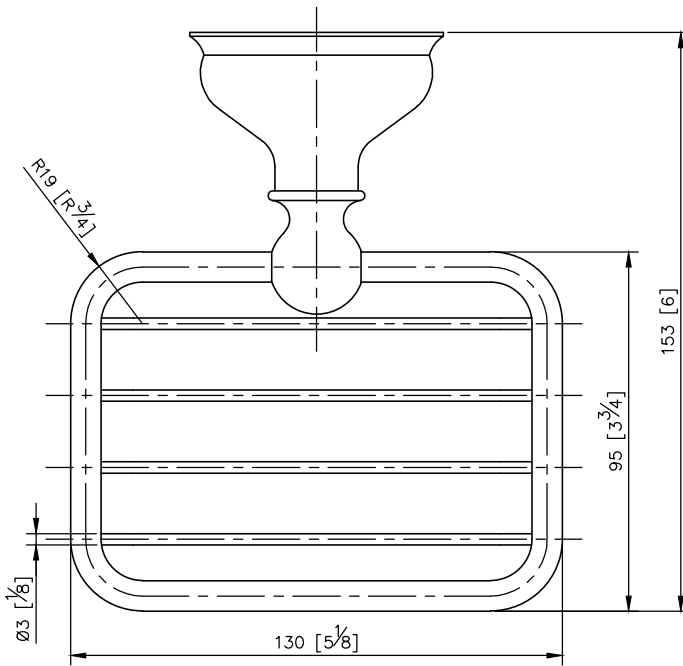

Shower Basket
6848-87-81CP

- 1.Brass of forging body meets JIS 3771 standard.
- 2.Premium metal construction for durability.
- 3.Justime finishes resist corrosion and tarnish.
- 4.Finish meets the standard of ASTM-SC2.
- 5.Correctly installed product's loading is 5 kgf.
- 6.Coordinates with other products in 6848 collection.

unit: mm[inch]

Mounting Template Specification