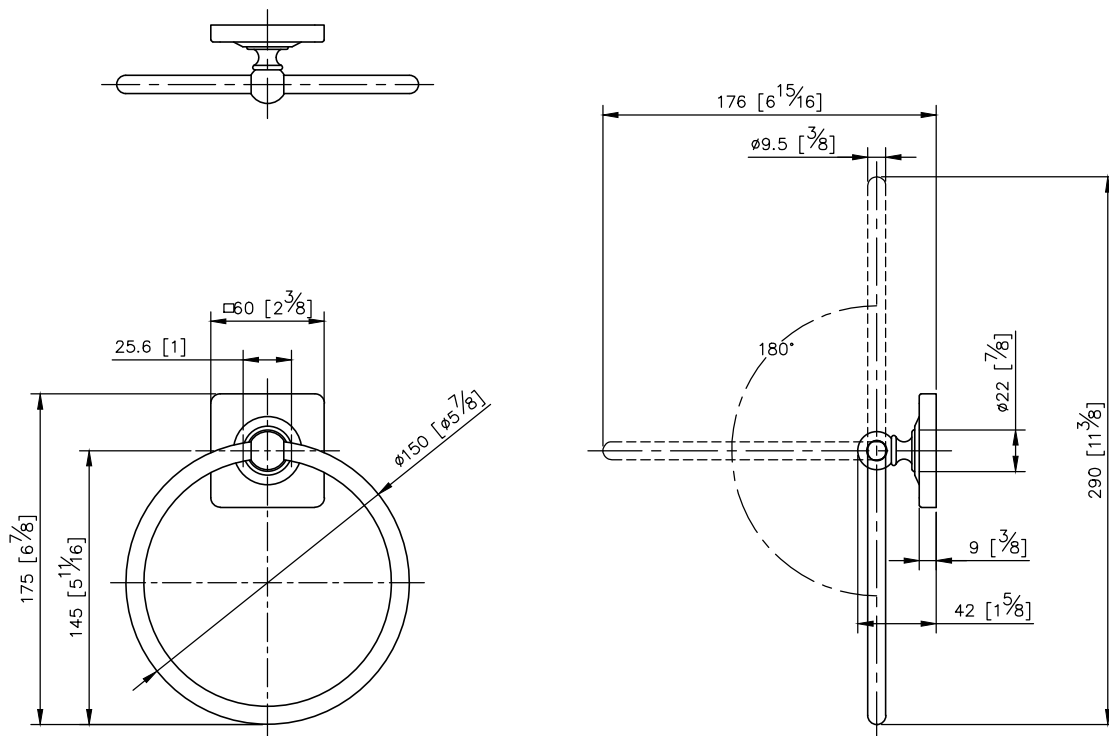

Towel Ring
6858-60-80CP

- 1.Brass meets JIS 3604 standard.
- 2.Premium metal construction for durability.
- 3.Justime finishes resist corrosion and tarnish.
- 4.Finish meets the standard of ASTM-SC2.
- 5.Correctly installed product's loading is 4 kgf.
- 6.Coordinates with other products in Timeless Collection.

unit: mm[inch]

Mounting Template Specification