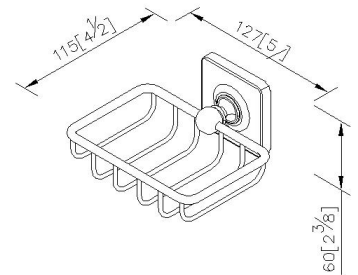

Shower Basket 6858-87-80CP

INTRODUCTION:

The overall had designed with square and round shape, the smooth square base set off texture of metallic metallicity, which created perfect coordination with circle line.

DESCRIPTION:

- 1.Brass meets JIS 3604 standard.
- 2.Premium metal construction for durability.
- 3.Justime finishes resist corrosion and tarnish.
- 4.Finish meets the standard of ASTM-SC2.
- 5.Correctly installed product's loading is 5 kgf.
- 6.Coordinates with other products in Timeless Collection.

unit: mm[inch]

Certification:

Fixing Kits:

- SUS 304 Stainless Steel Screws*2
- Plastic Anchors*2
- Material of Wall Mount Bracket: Stainless Steel (SUS 304)*1

AWARD: