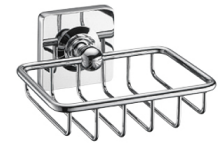

Shower Basket 6858-87-80CP

INTRODUCTION:

The overall had designed with square and round shape, the smooth square base set off texture of metallic metallicity, which created perfect coordination with circle line.

DESCRIPTION:

- 1.Brass meets JIS 3604 standard.
- 2.Premium metal construction for durability.
- 3.Justime finishes resist corrosion and tarnish.
- 4.Finish meets the standard of ASTM-SC2.
- 5.Correctly installed product's loading is 5 kgf.
- 6.Coordinates with other products in Timeless Collection.