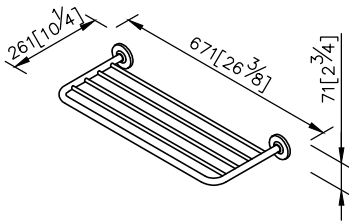

Bath Towel Rack
6859-65-80CP

- 1.Brass of forging body meets JIS 3771 standard.
- 2.Premium metal construction for durability.
- 3.Justime finishes resist corrosion and tarnish.
- 4.Finish meets the standard of ASTM-SC2.
- 5.Correctly installed product's loading is 5 kgf.
- 6.Coordinates with other products in 6859 collection.

unit: mm[inch]