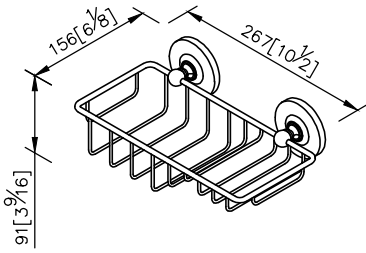

Basket
6859-85-80CP

- 1.Brass of forging body meets JIS 3771 standard.
- 2.Premium metal construction for durability.
- 3.Justime finishes resist corrosion and tarnish.
- 4.Finish meets the standard of ASTM-SC2.
- 5.Correctly installed product's loading is 5 kgf.
- 6.Coordinates with other products in 6859 collection.

unit: mm[inch]