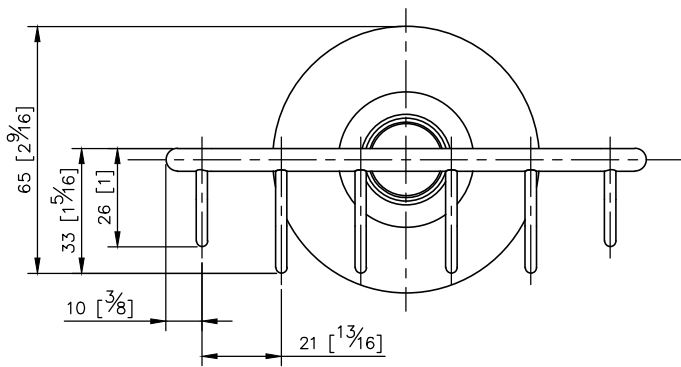

Shower Basket
6859-87-80CP

1. Brass of forging body meets JIS 3771 standard.
2. Premium metal construction for durability.
3. Justime finishes resist corrosion and tarnish.
4. Finish meets the standard of ASTM-SC2.
5. Correctly installed product's loading is 5 kgf.
6. Coordinates with other products in 6859 collection.

unit: mm[inch]

Mounting Template Specification