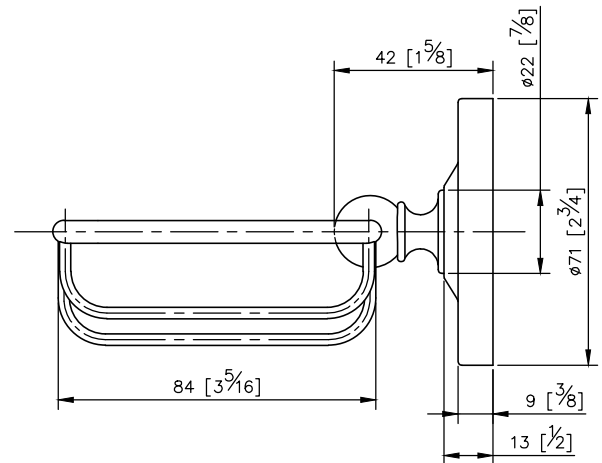

Shower Basket
6859-87-80CP

1. Brass of forging body meets JIS 3771 standard.
2. Premium metal construction for durability.
3. Justime finishes resist corrosion and tarnish.
4. Finish meets the standard of ASTM-SC2.
5. Correctly installed product's loading is 5 kgf.
6. Coordinates with other products in 6859 collection.

unit: mm[inch]

Mounting Template Specification