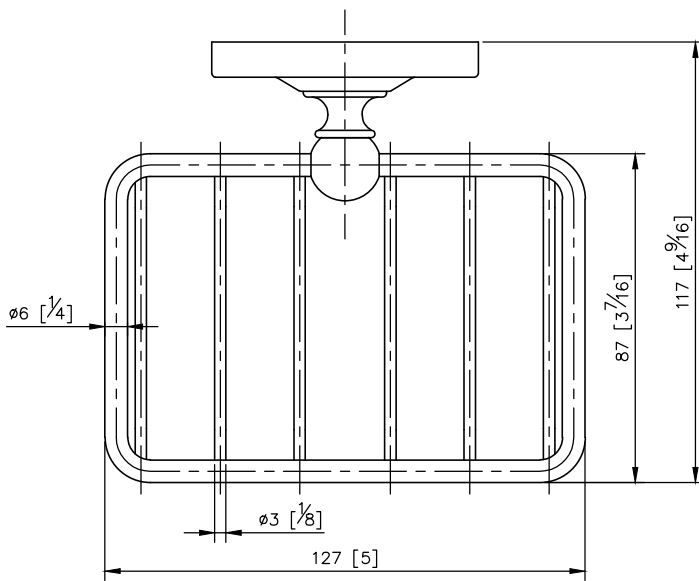

Shower Basket
6859-87-80CP

1. Brass of forging body meets JIS 3771 standard.
2. Premium metal construction for durability.
3. Justime finishes resist corrosion and tarnish.
4. Finish meets the standard of ASTM-SC2.
5. Correctly installed product's loading is 5 kgf.
6. Coordinates with other products in 6859 collection.

unit: mm[inch]

Mounting Template Specification