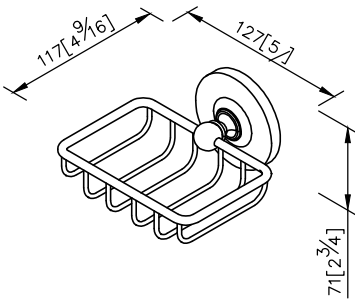

Shower Basket
6859-87-80CP

1. Brass of forging body meets JIS 3771 standard.
2. Premium metal construction for durability.
3. Justime finishes resist corrosion and tarnish.
4. Finish meets the standard of ASTM-SC2.
5. Correctly installed product's loading is 5 kgf.
6. Coordinates with other products in 6859 collection.

unit: mm[inch]

Mounting Template Specification