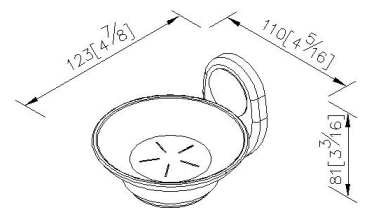

Soap Dish
6860-20-81CP

INTRODUCTION:

A compact round pebbles was formed by the long accumulation. Obtain the inspiration from the pebble, the base had been designed with simple characteristic.

DESCRIPTION:

- 1.Brass of forging body meets JIS 3771 standard.
- 2.Premium metal construction for durability.
- 3.Justime finishes resist corrosion and tarnish.
- 4.Finish meets the standard of ASTM-SC2.
- 5.The simply design concept could be collocated with diverse space.
- 6.Correctly installed product's loading is 2 kgf.
- 7.Frosted glass soap dish.
- 8.Coordinates with other products in 6860 collection.