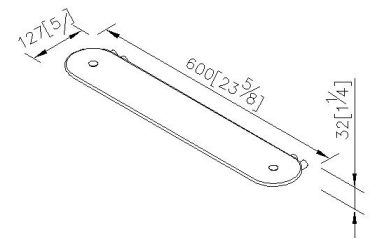

Point

Shelf

6861-70-80CP

INTRODUCTION:

A bathroom not only being a place for bathing, the arrangements of accessories shows personal taste. 6861 series become a choice of the bathing space with perfect match of "U" shape bracket match with the gold base.

DESCRIPTION:

- 1.Transparent tempered glass could be provided safer to user.
- 2.Brass of sand-casting body meets JIS 3604 standard.
- 3.Premium metal construction for durability.
- 4.Justime finishes resist corrosion and tarnish.
- 5.Finish meets the standard of ASTM-SC2.
- 6.Correctly installed product's loading is 5 kgf.
- 7.Coordinates with other products in 6861 collection.

unit: mm[inch]

Certification:

Fixing Kits:

- 1.SUS 304 Stainless Steel Screws*4
- Hex Key 2.0mm*1
Plastic Anchors*4

AWARD: