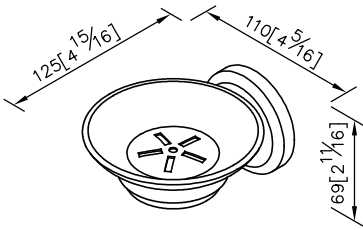

Soap Dish
6864-20-80CP

- 1.Brass of forging body meets JIS 3771 standard.
- 2.Premium metal construction for durability.
- 3.Justime finishes resist corrosion and tarnish.
- 4.Finish meets the standard of ASTM-SC2.
- 5.The simply design concept could be collocated with diverse space.
- 6.Correctly installed product's loading is 2 kgf.
- 7.Transparent glass soap dish.
- 8.Coordinates with other products in 6864 collection.

unit: mm[inch]