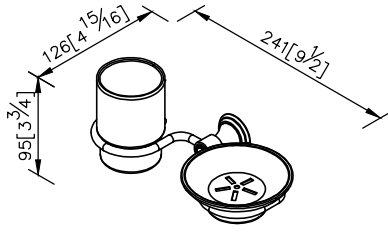

Tumble Holder And Soap Dish
6865-23-80CP

1. Transparent glass tumbler.
2. A tumbler has a capacity of 180ml.
3. Transparent glass soap dish.
4. Brass meets JIS 3604 standard.
5. Premium metal construction for durability.
6. Justime finishes resist corrosion and tarnish.
7. Finish meets the standard of ASTM-SC2.
8. Correctly installed product's loading is 2 kgf.
9. Coordinates with other products in Sofia Collection.

unit: mm[inch]