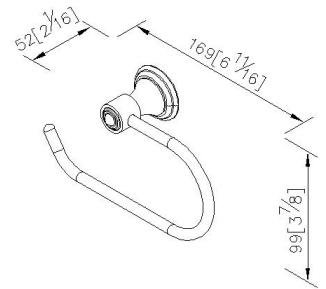

Toilet Tissue Holder
6865-40-80CP

INTRODUCTION:

Metal holder with smooth line is appropriate for bathroom interior design, displaying the fashion style. It is convenient to change toilet roll with the rotatable one-armed tissue holder , which can also prevent roll falling.

DESCRIPTION:

- 1.Brass meets JIS 3604 standard.
- 2.Premium metal construction for durability.
- 3.Justime finishes resist corrosion and tarnish.
- 4.Finish meets the standard of ASTM-SC2.
- 5.Correctly installed product's loading is 5 kgf.
- 6.Coordinates with other products in Sofia Collection.

Certification:

unit:mm[inch]

Fixing Kits:

- SUS 304 Stainless Steel Screws*2
- Hex Key 1/8"*1
- Plastic Anchors*2
- Material of Wall Mount Bracket: Copper JIS3771*1

AWARD: