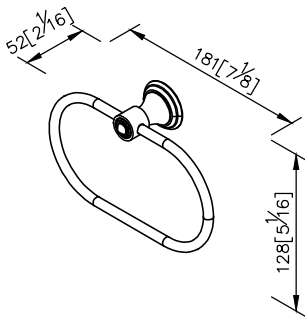

Towel Ring
6865-61-80CP

1. Brass meets JIS 3604 standard.
2. Premium metal construction for durability.
3. Justime finishes resist corrosion and tarnish.
4. Finish meets the standard of ASTM-SC2.
5. Correctly installed product's loading is 4 kgf.
6. Coordinates with other products in Sofia Collection.

unit: mm[inch]