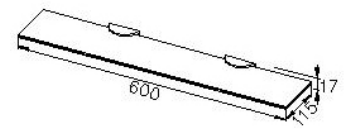

Shelf
6865-7W-81CP

INTRODUCTION:

Tempered glass makes an positive impression of clean and comfortable, showing the aesthetics. The transparent glass also provides a great reliability, it won't break into sharp glass pieces. Precise assembly of holders stably fix the glass shelf, preventing loose.

DESCRIPTION:

- 1.Brass meets JIS 3604 standard.
- 2.Premium metal construction for durability.
- 3.Justime finishes resist corrosion and tarnish.
- 4.Finish meets the standard of ASTM-SC2.
- 5.Correctly installed product's loading is 5 kgf.
- 6.Coordinates with other products in Sofia Collection.
- 7.Transparent tempered glass.