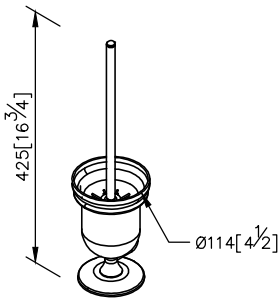

Freestanding Toilet Brush Holder

6865-84-80CP

1. Frosted plastic brush holder is easy to be maintained.
2. Standard size of brush, convenient to change new one.
3. Brass meets JIS 3604 standard.
4. Premium metal construction for durability.
5. Justime finishes resist corrosion and tarnish.
6. Finish meets the standard of ASTM-SC2.
7. Correctly installed product's loading is 2 kgf.
8. Coordinates with other products in Sofia Collection.

unit: mm[inch]