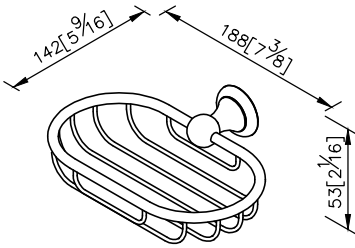

**Shower Basket**  
6867-87-80CP

- 1.Brass of forging body meets JIS 3771 standard.
- 2.Premium metal construction for durability.
- 3.Justime finishes resist corrosion and tarnish.
- 4.Finish meets the standard of ASTM-SC2.
- 5.Correctly installed product's loading is 5 kgf.
- 6.Coordinates with other products in 6867 collection.

unit:mm[inch]