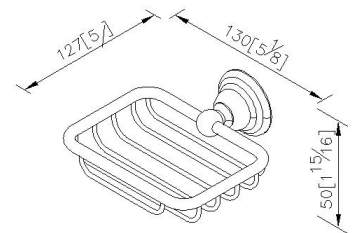

Shower Basket
6873-87-80CP

INTRODUCTION:

The cute basket is rich in functions and highly durable, satisfying household needs. Its net-shaped prevents water ponding, and also provide fulcrums for hanging other fittings.

DESCRIPTION:

- 1.Brass forging mounting faceplate meets JIS 3771 standard.
- 2.Premium metal construction for durability.
- 3.Justime finishes resist corrosion and tarnish.
- 4.Chrome plated finish meets the standard of ASTM-SC2.
- 5.Brass basket dimension 130*95*27mm .
- 6.Vertical force could support a static load of 5 Kgf.
- 7.Coordinates with other products in 6873 collection.

Certification:

unit: mm[inch]

Fixing Kits:

- SUS 304 Stainless Steel Screws*2
- Plastic Anchors*2
- Material of Wall Mount Bracket: Stainless Steel (SUS 304)*1

AWARD: