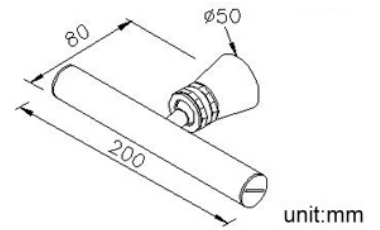

Showerhead
6874-AB-80CP

INTRODUCTION:

The long-cylinder shower head brings a novel shower experience, making the water flow as beautiful as silk floating, and the soft and dense touch can be more comfortable for the body and mind, and fully exert the benefits of shower.

DESCRIPTION:

1. With R 1/2 to water supply wall outlet.
2. Brass with Chrome plated meets ASTM-SC2 standard.
3. Spout material meets JIS C2700 Standard.

Certification:

Fixing Kits:

- 1.

AWARD: