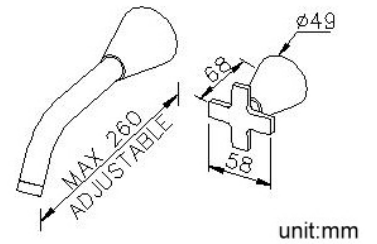

Wall-Mounted Basin Faucet (Cold Only)  
6874-V8-80CP

**INTRODUCTION:**

The wall-mounted faucet with double handles makes your lavatories unique and provides both comfortness and convenience, raising the household quality. Applied with MARUWA ceramic disc on cartridge, the valve is highly antiwear and anticrack for at least 10 years. The material toughness makes sure accessories precisely assembled, preventing water leakage.

**DESCRIPTION:**

- 1.Brass cartridge with MARUWA ceramic disc performs well on antiwear ability, it will prevent water leakage for at least 10 years.
- 2.Water flow control via swivel the valve for 90°.
- 3.The chrome-plated surface meets SC2 standard of ASTM with 5 years guarantee, highly increasing the brightness and durability. It also passes 96 hours Salt Spray Test to prove antirust ability.