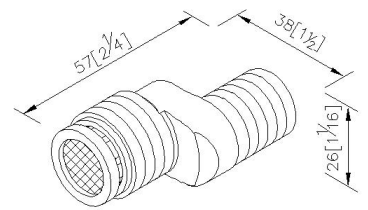

Adaptor With Filter Gasket
6874-YS-81CR

INTRODUCTION:

Connector with filter inside, it could be used to connect between angle stop/water supply and braided hose. The filter could stop the dirt from coming inside and protect the cartridge of faucet, and the filter could be removed easily for cleaning after long term usage.

DESCRIPTION:

- 1.Brass with chrome-plated finish meets the standard of ASTM-SC2.
- 2.Brass material meets JIS 3604 Standard.
- 3.Thread: (M)1/2G*(M)3/4-14BSPF.
- 4.Protruding filter.

unit:mm[inch]

Certification: