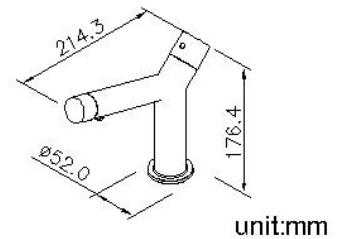

Yes

Basin Faucet 6875-90-80CP

INTRODUCTION:

Brief lines and geometric cylinder simplify the shape and present absolute image of YES Basin Faucet. Considering environmental friendly, this faucet has been designed to save time on temperature adjustment and water saving during the adjusting time. The YES basin faucet uses the clean lines of the letter Y and a geometric cylinder to form a line and a circle by a perfect proportion. The basin faucet body forms a 120-degree angle with the handle and the water outlet, and the handle slightly tilts upwards for easier operation by the user.

DESCRIPTION:

1. Anticorrosive surface treatment of copper products, easy to clean and maintain.
2. Ceramic cartridge passed 500,000 life cycle test.
3. The user can adjust the suitable temperature according to his own habits. Once it is fixed, only the water volume switch needs to be adjusted, and the temperature does not require the adjustment again.
4. Set the water outlet and switch at the bottom of the faucet so as to let every drop of water on the hand and on the water outlet fall into the basin without splashing to the faucet or the countertop.