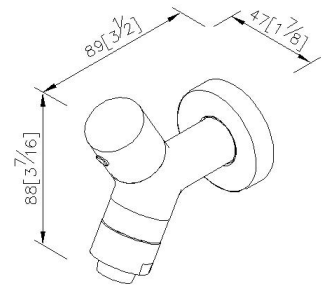

Hose Bib
6875-L4-80CP

INTRODUCTION:

Taking simple letter Y as the design concept, the faucet combines special design concepts with practicality. It works fine with washing machine, and fits well in gardens and outdoor spaces. There is no need to install the pipe clamps or other tools to connect the water hose. The overall shape is neat and tidy, making the overall environment more beautiful.

DESCRIPTION:

- 1.Brass forging body meets JIS 3771 standard.
- 2.Brass handle meets JIS 3604 standard.
- 3.Chrome plated finish meets the standard of ASTM-SC2.
- 4.Handle operation rotating angle: 90°.
- 5.Applicable soft hose spec dia 15mm (5/8").
- 6.Connecting thread spec is G 1/2 for water supply.
- 7.Cartridge is assembled with ceramic disc MARUWA (JAPAN).
- 8.The faucet can fix the hose without using the pipe clamps or other tools.
- 9.Coordinates with other products in 6875 collection.