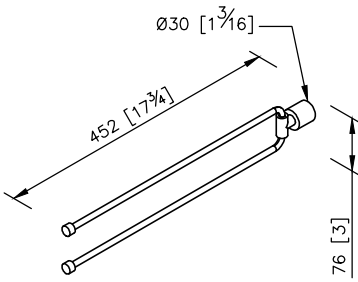

Swivel Double Towel Bar
6880-12-80CP

- 1.Brass of forging mounting base and bracket meet JIS 3771 standard.
- 2.Brass cylinder and towel bar meet JIS 3604 standard.
- 3.Justime finishes resist corrosion and tarnish.
- 4.Chrome plated finish meets the standard of ASTM-SC2.
- 5.Vertical force could support a static load of 4 Kgf.
- 6.The towel bar could be swiveled by user request and be flexible to your bathroom space.
- 7.Coordinates with other products in 6880 collection.

unit:mm[inch]