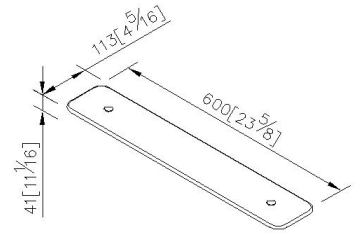

## Shelf 6880-70-80CP

### DESCRIPTION:

- 1.Brass forging mounting bases and brackets meet JIS 3771 standard.
- 2.Brass cylinders meet JIS 3604 standard.
- 3.Justime finishes resist corrosion and tarnish.
- 4.Chrome plated finish meets the standard of ASTM-SC2.
- 5.Vertical force could support a static load of 5 Kgf.
- 6.Frosted tempered glass shelf 600\*110\*6mm.
- 7.Coordinates with other products in 6880 collection.