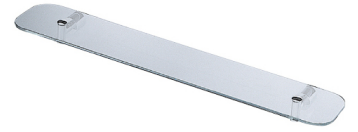

## Shelf 6880-70-80CP

### INTRODUCTION:

The glass shelf is formed precisely, and items can be placed steadily on it. Tempered glass has great hardness, it won't turn into sharp pieces while breaking apart and will guarantee the usage safety.

### DESCRIPTION:

- 1.Brass forging mounting bases and brackets meet JIS 3771 standard.
- 2.Brass cylinders meet JIS 3604 standard.
- 3.Justime finishes resist corrosion and tarnish.
- 4.Chrome plated finish meets the standard of ASTM-SC2.
- 5.Vertical force could support a static load of 5 Kgf.
- 6.Frosted tempered glass shelf 600\*110\*6mm.
- 7.Coordinates with other products in 6880 collection.