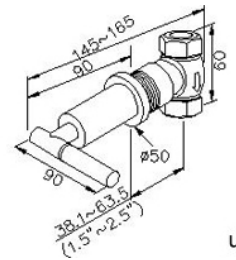

### DESCRIPTION:

- 1.Special design but gets rid of complex lines and interstices where filth accumulated easily.
- 2.Thread of wall outlet: 1/2-14 NPT.
- 3.The body of valve should be buried in the wall beforehand for 1" adjusting.
- 4.Brass with Chrome plated, meet ASTM-SC2 standard.

unit:mm