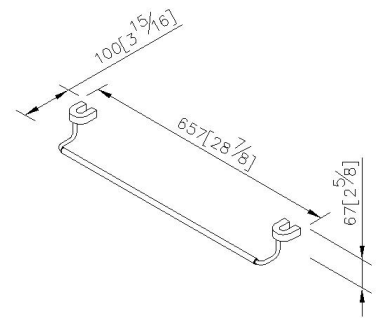

### Towel Bar 6881-10-80CP

#### DESCRIPTION:

- 1.Brass mounting base and towel bar meet JIS 3604 standard.
- 2.Justime finishes resist corrosion and tarnish.
- 3.Chrome plated finish meets the standard of ASTM-SC2.
- 4.Towel bar length 600mm.
- 5.Vertical force could support a static load of 4 Kgf.
- 6.Coordinates with other products in 6881 collection.

unit: mm[inch]