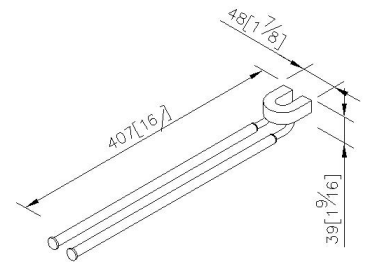

### Swivel Double Towel Bar 6881-12-80CP

#### DESCRIPTION:

- 1.Brass mounting base and towel bars meet JIS 3604 standard.
- 2.Premium metal construction for durability.
- 3.Justime finishes resist corrosion and tarnish.
- 4.Finish meets the standard of ASTM-SC2.
- 5.Vertical force could support a static load of 4 Kgf.
- 6.The towel bars could be swiveled by user request and be flexible to your bathroom space.
- 7.Coordinates with other products in 6881 collection.

unit:mm[inch]