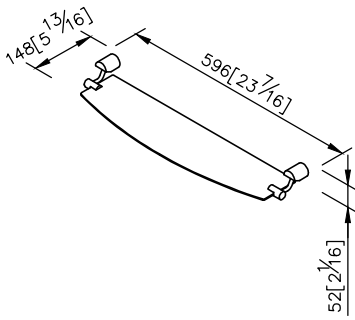

Shelf
6892-70-80CP

1. Brass forging mounting base meets JIS 3771 standard.
2. Fixing bracket meets brass JIS 3604 standard.
3. Justime finishes resist corrosion and tarnish.
4. Chrome plated finish meets the standard of ASTM-SC2.
5. Vertical force could support a static load of 5 Kgf.
6. Frosted tempered glass shelf size 548*135REF*6mm.
7. Coordinates with other products in 6892 collection.

unit: mm[inch]