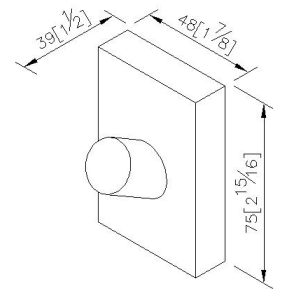

Parallel

Robe Hook 6893-51-80SS

INTRODUCTION:

Incepted imitation of traditional brick for the main shape, the precise section and brushed surface display elegant demeanor.

DESCRIPTION:

- 1.Brass forging faceplate meets JIS 3771 standard.
- 2.Brass hook meets JIS 3604 standard.
- 3.Justime finishes resist corrosion and tarnish.
- 4.Brushed Nickel with lacquer finish meets the standard of ASTM-SC2.
- 5.Vertical force could support a static load of 5 Kgf.
- 6.The brick type faceplate of the bathroom accessories increases the elegance for the environment.
- 7.Coordinates with other products in 6893 collection.

unit: mm[inch]

Certification:

Fixing Kits:

- 1.SUS 304 Stainless Steel Screws*2
- Plastic Anchors*2
Material of Wall Mount Bracket: Steel with zinc plating*1

AWARD: