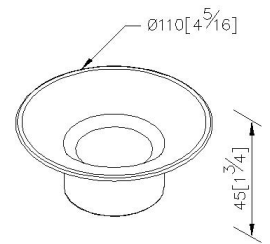

Freestanding Soap Dish
6899-24-80S1

INTRODUCTION:

The simple curve base has designed with the brushed finish to display the beauty of fashion.

DESCRIPTION:

1. Stainless steel base.
2. Stainless Steel base meets SUS 304 standard.
3. Premium metal construction for durability.
4. Justime finishes resist corrosion and tarnish.
5. Finish meets the standard of ASTM-SC2.
6. Porcelain white soap dish.
7. Coordinates with other products in 6899 collection.

unit: mm[inch]

Certification:

Fixing Kits:

1. N/A

AWARD: