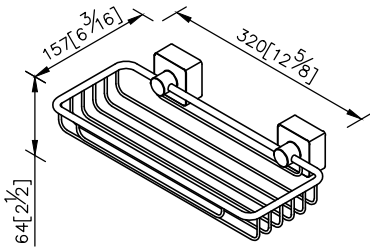

Basket
6900-85-80CP

1. Brass forging mounting base meets JIS 3771 standard.
2. Justime finishes resist corrosion and tarnish.
3. Chrome plated finish meets the standard of ASTM-SC2.
4. Basket dimension 320*126*43mm.
5. Vertical force could support a static load of 5 Kgf.
6. Coordinates with other products in 6900 collection.

unit: mm[inch]