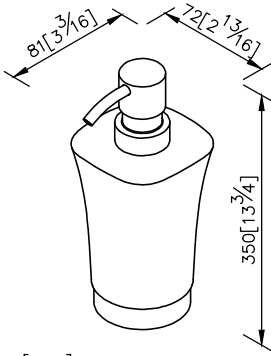

Freestanding Soap Dispenser 6901-26-80CP

1. Stainless steel plinth meets SUS 304 standard.
2. Premium metal construction for durability.
3. Justime finishes resist corrosion and tarnish.
4. Chrome plated finish meets the standard of ASTM-SC2.
5. Porcelain soap dispenser (bright white color).
6. Capacity: 240ml.
7. Coordinates with other products in 6901 collection.

unit: mm[inch]