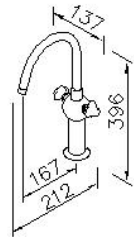

Kitchen Faucet 6903-96-80CP

INTRODUCTION:

Though the shape of faucet has innovated these days, the original impression of faucet still remains on the traditional long wall-mounted faucet. For a long time, the image of the long wall-mounted faucet exists deeply in our memories. The design team of the 6903 Story Faucet would like to trace back to the beginning and try to find out the original beauty. That is the reason "Story Faucet" being created.

This classic design not only reserves the figure of the primary long wall-mounted faucet, but also integrates the contemporary and fashionable element - the round model of the body and the handle with brass and ceramic material, which impress users so much to take their eyes on it.

unit:mm

DESCRIPTION:

- 1.The basin faucet has lovely shape and delicate appearance, which embellishes the environment.
- 2.Porcelain handles made by high pressure molding is against UV and color fading.
- 3.Aerator with removable flow restrictor (2.2 GPM max.), end-user can remove it for larger water flow if necessary.
- 4.Swiveling spout has passed up to 50,000 turns test.
- 5.Stainless steel braided hose with SANTOPRENE tube (meets NSF approval), can bear 15Kg/cm² water pressure and 120°C heat.
- 6.Stainless steel braided hose with M10 x 1.0mm Male thread (connected to faucet body) and 1/2"-14NPSM Female thread (connected to water supply system).
- 7.Ceramic cartridge with MARUWA ceramic disc / (Japan).