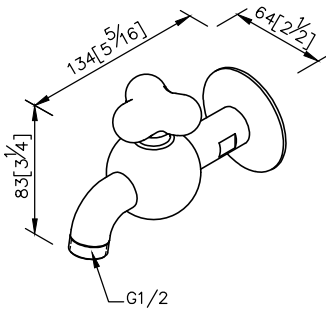

Wall-Mounted Bib Tap 6903-L6-80CP

unit: mm[inch]

- 1.Simple and adorable shape is without extra joints.
- 2.Hose Bib can be used in washing machine to make the environment more beautiful.
- 3.Ceramic cartridge is with brass shell & Japan (MARUWA) ceramic disc.
- 4.Porcelain handles made by high pressure molding is against UV and color fading.
- 5.With thread G1/2 to water supply wall outlet.
- 6.Thread of hose connector: G1/2.
- 7.Brass with Chrome plated finish meets ASTM-SC2 standard.
- 8.Casting material meets ISO CuZn40Pb Standard.