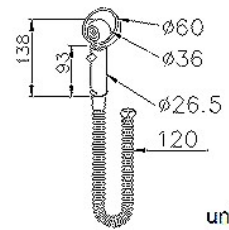

DESCRIPTION:

- 1.Unique style gives the product round and cute characteristics. The lovely appearance makes customer feel more friendly, which shortens the distance between the product and the users.
- 2.Push valve can control the water volume.
- 3.Sprayer could be put in the semicircular bracket easily based on slanting semicircular bracket and precise design of the sprayer neck.
- 4.Sprayer has to be taken off from the slanting bracket, and it won't fall off easily.
- 5.The optional check valve and flow restrictor could be assembled into the sprayer.
- 6.The sprayer can bear the water pressure from 0.5 to 5 kg/cm².
- 7.Material of inner PVC tube can bear 10Kg/cm² water pressure and 60°C heat.

Certificaion:

Fixing Kits:

- 1.SUS 304 Stainless Steel Screws*2
- Plastic Anchors*2
- Material of Wall Mount Bracket: Stainless Steel (SUS 304)*1

unit:mm

AWARD: