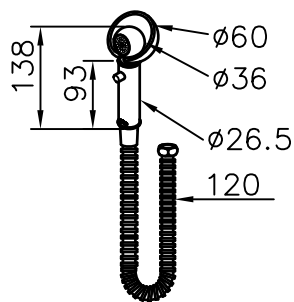

Sprayer Push Valve W/120cm Hose & Bracket

unit:mm