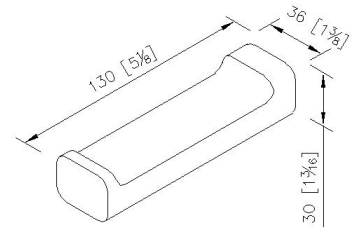

Spare Toilet Tissue Holder 6904-43-80MA

INTRODUCTION:

In the East, dragon represents honor and has auspicious meaning. Dragon Bathroom Accessories are made with Dragon inspired details. Dragon Accessories creates unique bathing spaces. The product's appearance was encouraged to follow the idea of "the Form Follows Function". The Accessories' concise shapes provide stability for users.

DESCRIPTION:

1. Aluminium body meets 6061T6 standard
2. Premium metal construction for durability
3. Justime finishes resist corrosion and tarnish
4. Correctly installed product loading is 5 kg f
5. Spare tissue holder is suitable at every space. It creates the convenience to user and keep the environment neat
6. The one-piece design could prevent the filth from accumulating and help easy cleaning as a result
7. Coordinates with other products in Dragon collection

unit: mm[inch]

Certification:

Fixing Kits:

- SUS 304 Stainless Steel Screws *2
- Hex Key 2.0mm *1
- Plastic Anchors *2
- Material of Wall Mount Bracket: Copper JIS3771 *1

AWARD: