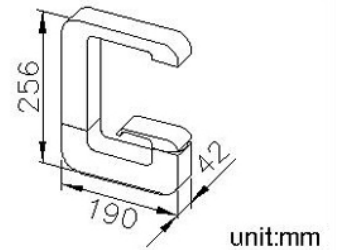

Both of the outlet and handle can be revolved for changing the shape as what the user requires, so that sometimes it is a crouching dragon and others it will prepare to soar in the sky any time.

The strong body provides the safe protect and shows the power of stabilizing the spirit.

DESCRIPTION:

1. Swiveling spout has passed up to 50,000 turns test.
2. Ceramic valve with CERAMTEC ceramic disc / (Germany)
3. Handle can be moved up to 25° to adjust water flow from closed position, hot and cold water controlled by swinging handle for 45° both right and left sides.
4. Stainless steel braided hose with M10 x 1.0mm (Male thread connect to faucet body) and 1/2"-14NPSM (Female thread connect to water supply system).
5. Stainless steel braided hose with SANTOPRENE tube (meets NSF approval), can be stood 15Kg/cm² water pressure and 120°C heat.
6. Aerator with removable flow regularator (2.2 GPM max.), can take off for larger water flow.
7. Casting material meets ISO CuZn40Pb Standard.
8. Handle material meets JIS 3771 Standard.