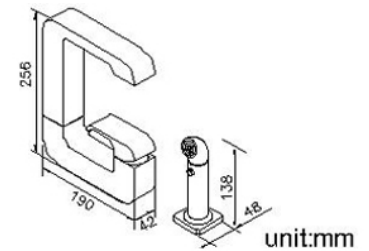

Kitchen Faucet With Sprayer 6904-96-82CP

INTRODUCTION:

The 6904 Series was inspired by different postures of dragon. The unique "G" type symbolizes the crouching dragon preparing to soar in the sky and also represents the letter "G" in DRAGON. In the eastern culture, dragon is the symbol of fortune and honor, so JUSTIME combined the ancient legend with contemporary high quality technique to design the DRAGON Series. JUSTIME sincerely wish that while taking a bath, the ancient blessing would purify the exhausted soul of the daytime.

DESCRIPTION:

1. Swiveling spout has passed up to 50,000 turns test.
2. Ceramic cartridge with CERAMTEC ceramic disc / Germany.
3. Handle can be moved upward to adjust water flow from closed position, and hot and cold water controlled by swinging handle for 45° both right and left sides.
4. Brass with Chrome plated finish meets ASTM-SC2 standard.
5. Main body brass casting material meets ISO CuZn40Pb Standard.
6. Stainless steel braided hose with M10 x 1.0mm (Male thread connected to faucet body) and 1/2"-14NPSM (Female thread connected to water supply system).
7. Aerator with removable flow regulator (2.2 GPM max.), can take off for larger water flow.
8. The click and lock water valve of the sprayer could help the operation more convenient.
9. The optional check valve and flow restrictor could be assembled into the sprayer.