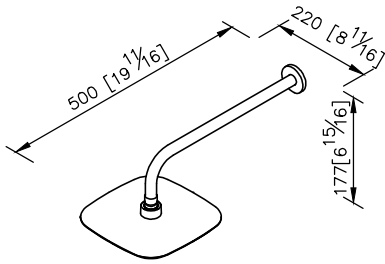

Wall-Mounted Showerhead
6904-AB-80CP

1. Plastic material with chrome plated finish has passed 4 hours CASS salt spray test.
2. Thread: G 1/2.
3. Rain shower with pivot joint to adjust the showering angle by request.
4. Removable water-saving regulator of rain shower, and it could be removed by request.
5. Coordinates with other products in Dragon collection to improve bathroom space.

unit: mm[inch]