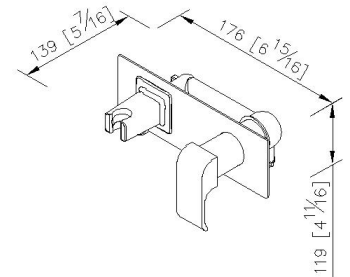

### DESCRIPTION:

- 1.Ceramic valve with CERAMTEC ceramic disc / Germany.
- 2.The mixing valve could be installed in the cemented and wooden wall.
- 3.With replaceable check valve assembled in the bottom of the cartridge to prevent the water from flowing back.
- 4.Thread G1/2 inlet.
- 5.The applicable water pressure is from 1 to 6 kg/cm<sup>2</sup>.
- 6.Chrome plated finish meets the standard of ASTM-SC2.
- 7.Material of faceplate is stainless steel SUS 304.
- 8.Handle can be moved upward to adjust water flow from closed position, hot and cold water controlled by swinging handle for 45° both right and left sides.
- 9.Past 500,000 times lifespan test.