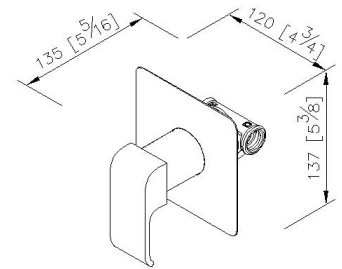

Single-Handle Concealed Valve 6904-XV-80CP

INTRODUCTION:

In the East, dragon represents honor and auspicious meaning. It refers to the spirit of this product design. Designed main body style as square shape, the aesthetics of symmetry exudes a stylish and charming atmosphere. With R angle processed, it softens the sharp angle of hard steel, and brings soft and elegant atmosphere to a bathroom space.

DESCRIPTION:

- 1.Brass forging handle material meets JIS 3771 standard.
- 2.Chrome plated finish meets the standard of ASTM-SC2.
- 3.Faceplate material is stainless steel SUS304.
- 4.Inlet thread G 1/2.
- 5.The mixing valve could be installed in the cemented and wooden wall.
- 6.This product could be assembled with downward outlet.
- 7.Coordinates with other products in Dragon collection.

unit:mm[inch]

Certification:

Fixing Kits:

- 1.Hex Key 2.5mm*1
- Set Screw*1

AWARD: