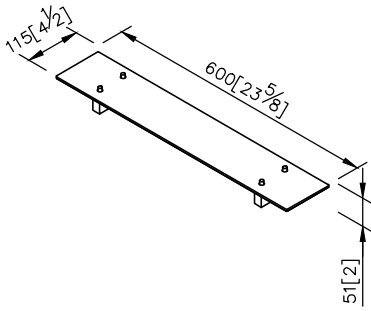

Shelf
6908-71-80CP

- 1.Brass mounting base meets JIS 3604 standard.
- 2.Justime finishes resist corrosion and tarnish.
- 3.Chrome plated finish meets the standard of ASTM-SC2.
- 4.Vertical force could support a static load of 5 Kgf.
- 5.Frosted tempered glass shelf size 600*110*6mm.
- 6.Coordinates with other products in 6908 collection.

unit: mm[inch]