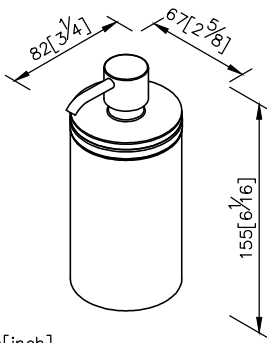

Freestanding Soap Dispenser
6910-27-80CP

unit: mm[inch]

- 1.Brass bottle sleeve meets JIS 3604 standard.
- 2.Premium metal construction for durability.
- 3.Justime finishes resist corrosion and tarnish.
- 4.Chrome plated finish meets the standard of ASTM-SC2.
- 5.Frosted glass soap dispenser increases visual softness.
- 6.Capacity is 160ml.
- 7.Coordinates with other products in 6910 collection.