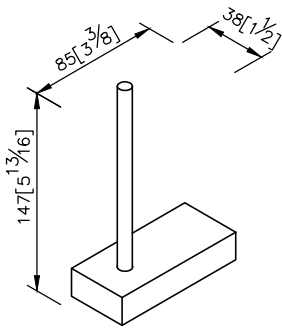

Spare Toilet Tissue Holder
6918-43-80CP

unit: mm[inch]

- 1.Brass mounting base and spare tissue holder bar meet JIS 3604 standard.
- 2.Justime finishes resist corrosion and tarnish.
- 3.Chrome plated finish meets the standard of ASTM-SC2.
- 4.The pedestal could increase the stability for operation.
- 5.Vertical force could support a static load of 5 Kgf.
- 6.The square pedestal of the bathroom accessories could increase the elegance for the environment.
- 7.Coordinates with other products in 6918 collection.