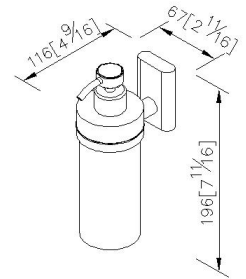

Soap Dispenser  
6920-27-80CP

**INTRODUCTION:**

Simple and elegant design of base brings the fashion into the bathroom space. 6920 bathroom accessories present the artistic tension and show more marvelous beauty.

**DESCRIPTION:**

- 1.Brass of forging faceplate and ring meet JIS 3771 standard.
- 2.Brass bracket meets the standard of JIS 3604.
- 3.Justime finishes resist corrosion and tarnish.
- 4.Chrome plated finish meets the standard of ASTM-SC2.
- 5.Porcelain white soap dispenser increases visual softness. Capacity of soap dispenser is 280ml.
- 6.Vertical force could support a static load of 2 Kgf.
- 7.Coordinates with other products in 6920 collection.

**Certificaion:**

unit:mm[inch]

**Fixing Kits:**

- SUS 304 Stainless Steel Screws\*2
- Plastic Anchors\*2
- Material of Wall Mount Bracket: Steel with zinc plating\*1

**AWARD:**