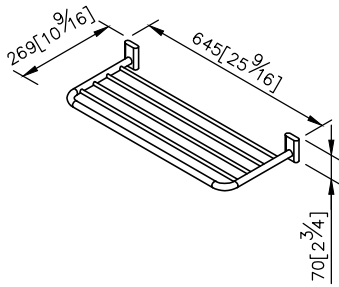

## Bath Towel Rack 6920-65-80CP

unit: mm[inch]

1. Brass forging faceplate meets JIS 3771 standard.
2. Brass tube meets JIS 3604 standard.
3. Justime finishes resist corrosion and tarnish.
4. Chrome plated finish meets the standard of ASTM-SC2.
5. Vertical force could support a static load of 5 Kgf.
6. The size of towel rack: 600x269 mm.
7. The square pedestal of the bathroom accessories could increase the elegance for environment.
8. Coordinates with other products in 6920 collection.