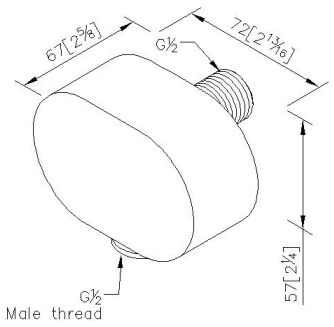

Supply Elbow W/5cm Nipple  
6920-AD-80CP

**INTRODUCTION:**

JUSTIME made some transformation in oval to increase a sense of modernity, fitting the fashion of this generation, and adding elegant style into 6920 Series.

**DESCRIPTION:**

- 1.Brass forging supply elbow meets JIS 3771 standard.
- 2.Brass nipple meets JIS 3604 standard.
- 3.Justime finishes resist corrosion and tarnish.
- 4.Chrome plated finish meets the standard of ASTM-SC2.
- 5.Thread: G 1/2.
- 6.Coordinates with other products in 6920 collection.