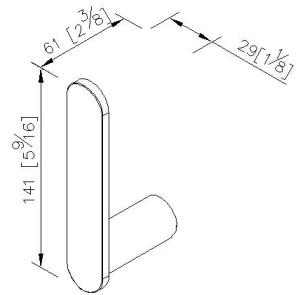

Spare Toilet Tissue Holder 6922-43-80CP

INTRODUCTION:

The bathroom should be a comfortable space that allows people to wash away the fatigue at the end of the day. The simple and elegant accessories harmonize with the leisurely atmosphere of the bathroom, bringing users a quiet and relaxing atmosphere. The oval shape with raised cambered surface is the classic design of Charming Collection; the elaborate design radiates gracefulness throughout the bathroom.

DESCRIPTION:

- 1.Brass material meets JIS 3604 standard.
- 2.Premium metal construction for durability.
- 3.Justime finishes resist corrosion and tarnish.
- 4.Chrome plated finish meets the standard of ASTM-SC2.
- 5.Product has been designed without joints to make it easy to clean.
- 6.Vertical force could support a static load of 5 kgf.
- 7.Coordinates with other products in Charming collection.

unit:mm[inch]

Certification:

Fixing Kits:

- 1.SUS 304 Stainless Steel Screws *2
- Hex Key 2.5mm *1
Plastic Anchors *2

AWARD: